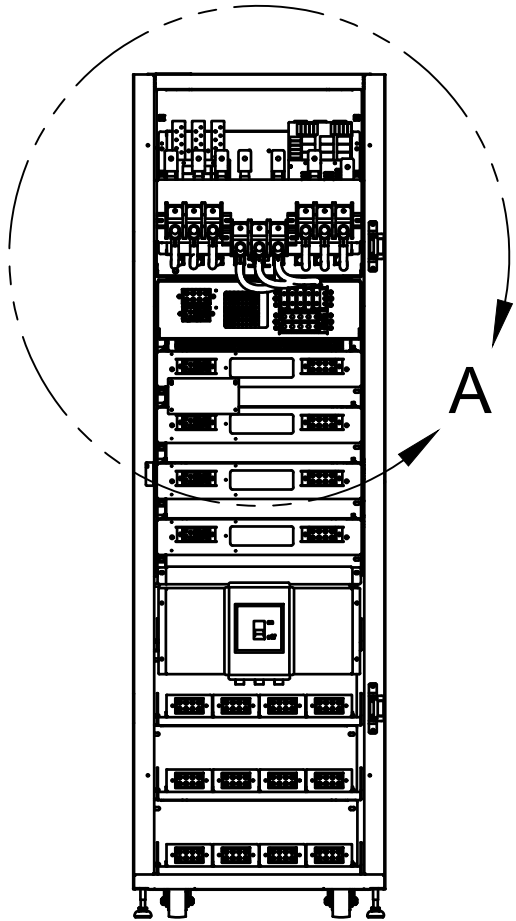

		PROJECT M90-80		
		TITLE M90-80 Outline Drawing		
APPROVED	SIZE	CODE	DWG NO	REV
CHECKED			M9080-OTL-208-208	0
DRAWN JB	4/6/2021	SCALE	WEIGHT	SHEET 1/3

BOTTOM

FRONT

TOP

REAR

Communications Cable

Top Conduit Entry

Bottom Conduit Entry

4.3 [108mm]

	PROJECT M90-80			
	TITLE M90-80 Outline Drawing			
APPROVED	SIZE	CODE	DWG NO	REV
CHECKED			M9080-OTL-208-208	0
DRAWN JB	4/6/2021	SCALE	WEIGHT	SHEET 2/3

	PROJECT			M90-80
	TITLE			M90-80 Outline Drawing
APPROVED	SIZE	CODE	DWG NO	REV
CHECKED			M9080-OTL-208-208	0
DRAWN	JB	4/6/21	SCALE	WEIGHT
			SHEET	3/3