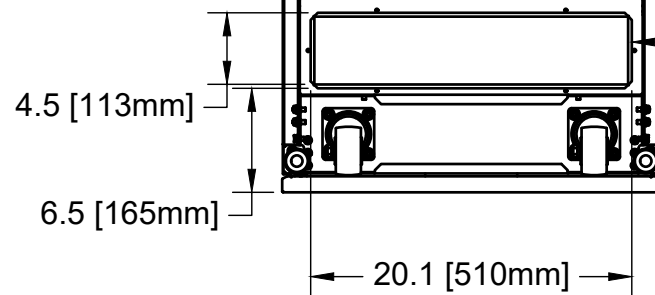

		PROJECT M90-80		
		TITLE M90-80 Outline Drawing		
APPROVED	SIZE	CODE	DWG NO	REV
CHECKED			M9080-OTL-208-208	0
DRAWN JB	4/6/2021	SCALE	WEIGHT	SHEET 1/3

BOTTOM

FRONT

TOP

REAR

Communications Cable

Top Conduit Entry

Bottom Conduit Entry

4.3 [108mm]

	PROJECT M90-80			
	TITLE M90-80 Outline Drawing			
APPROVED	SIZE	CODE	DWG NO	REV
CHECKED			M9080-OTL-208-208	0
DRAWN JB	4/6/2021	SCALE	WEIGHT	SHEET 2/3

	PROJECT			M90-80
	TITLE			M90-80 Outline Drawing
APPROVED	SIZE	CODE	DWG NO	REV
CHECKED			M9080-OTL-208-208	0
DRAWN	JB	4/6/21	SCALE	WEIGHT
			SHEET	3/3