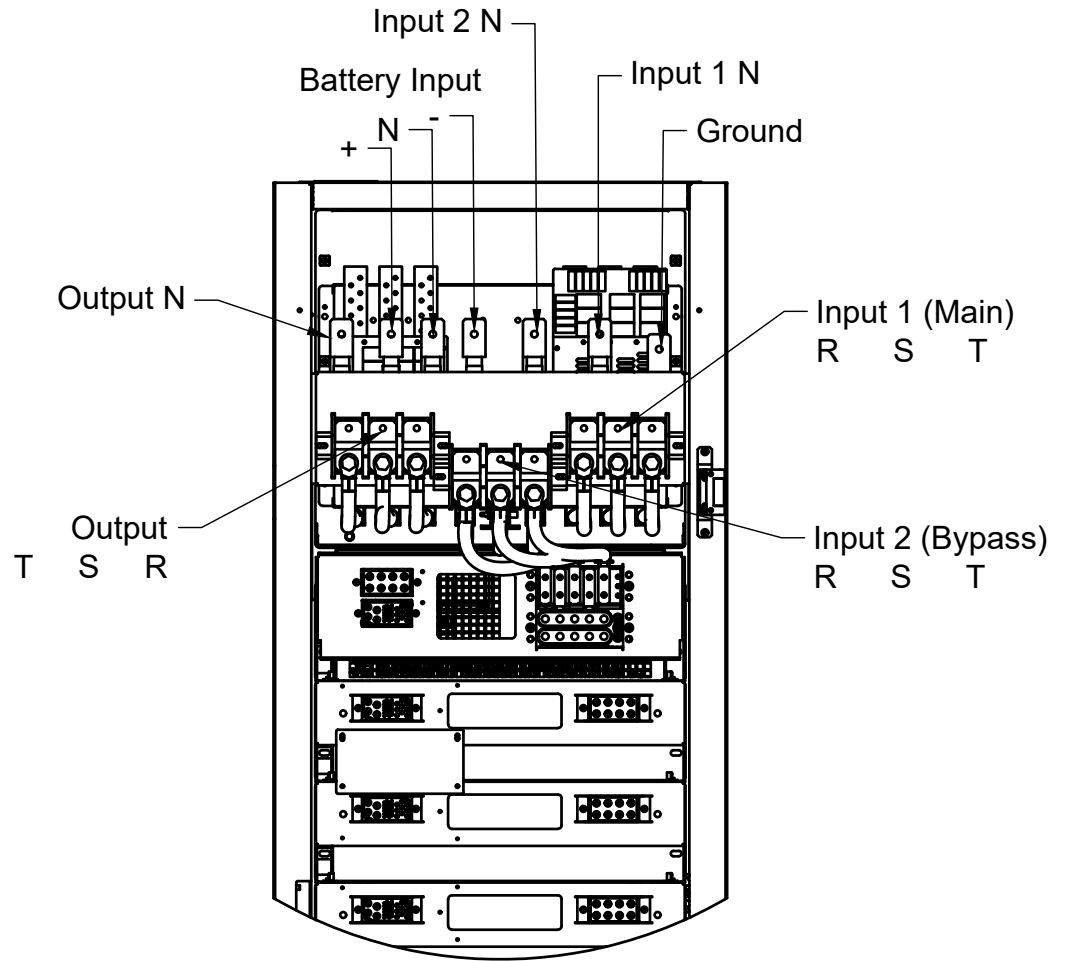

		PROJECT M90-80		
		TITLE M90-80 Outline Drawing		
APPROVED	SIZE	CODE	DWG NO	REV
CHECKED			M9080-OTL-208-208	0
DRAWN JB	4/6/2021	SCALE	WEIGHT	SHEET 1/3

BOTTOM

FRONT

TOP

REAR

Communications Cable

Top Conduit Entry

Bottom Conduit Entry

4.3 [108mm]

	PROJECT M90-80			
	TITLE M90-80 Outline Drawing			
APPROVED	SIZE	CODE	DWG NO	REV
CHECKED			M9080-OTL-208-208	0
DRAWN JB	4/6/2021	SCALE	WEIGHT	SHEET 2/3

	PROJECT			M90-80
	TITLE			M90-80 Outline Drawing
APPROVED	SIZE	CODE	DWG NO	REV
CHECKED			M9080-OTL-208-208	0
DRAWN	JB	4/6/21	SCALE	WEIGHT
			SHEET	3/3