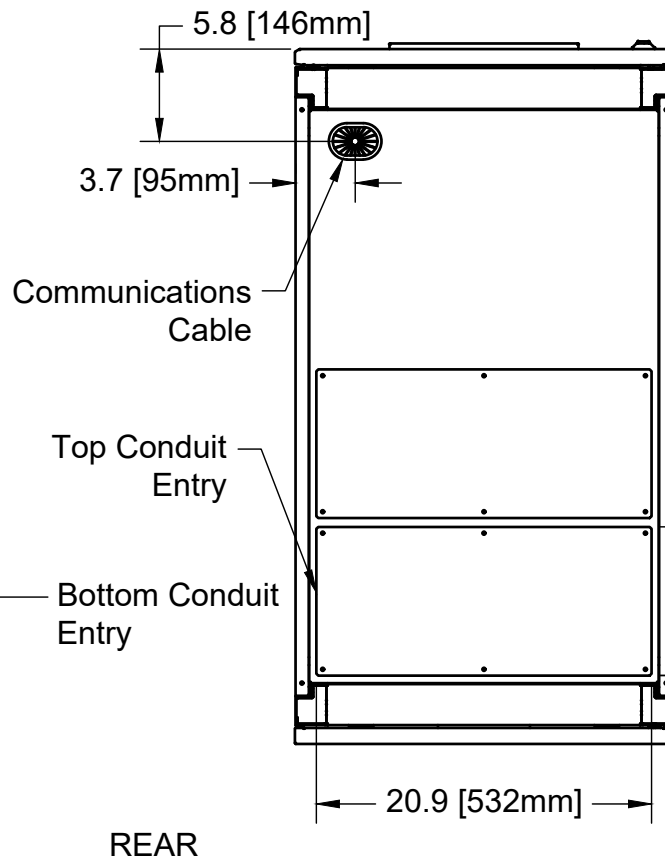

		PROJECT M90-80		
		TITLE M90-80 Outline Drawing		
APPROVED	SIZE	CODE	DWG NO	REV
CHECKED			M9080-OTL-208-208	0
DRAWN JB	4/6/2021	SCALE	WEIGHT	SHEET 1/3

BOTTOM

FRONT

TOP

REAR

Communications Cable

Top Conduit Entry

Bottom Conduit Entry

4.3 [108mm]

	PROJECT M90-80			
	TITLE M90-80 Outline Drawing			
APPROVED	SIZE	CODE	DWG NO	REV
CHECKED			M9080-OTL-208-208	0
DRAWN JB	4/6/2021	SCALE	WEIGHT	SHEET 2/3

	PROJECT			M90-80
	TITLE			M90-80 Outline Drawing
APPROVED	SIZE	CODE	DWG NO	REV
CHECKED			M9080-OTL-208-208	0
DRAWN	JB	4/6/21	SCALE	WEIGHT
			SHEET	3/3