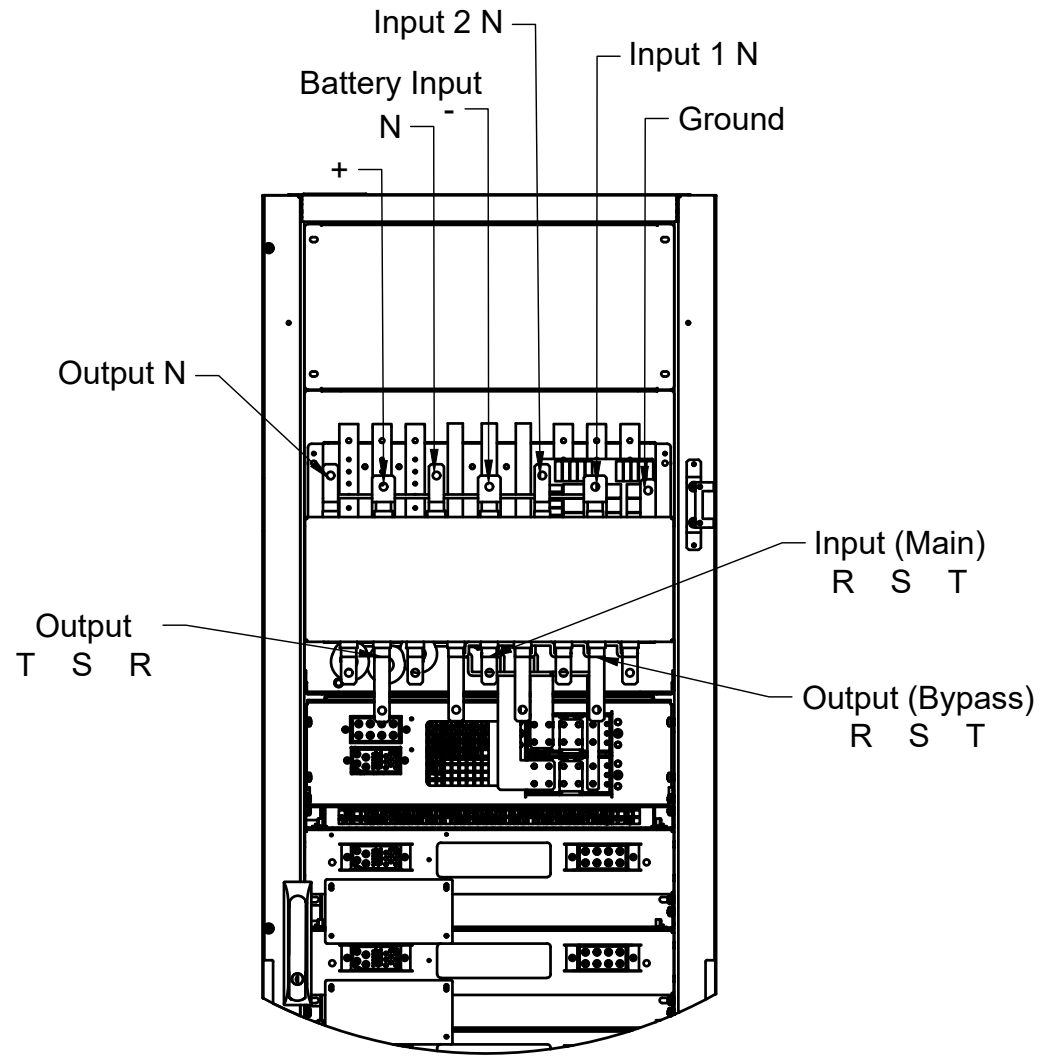

	PROJECT			M90-140	
	TITLE			M90-140 Outline Drawing	
APPROVED	SIZE	CODE	DWG NO		REV
CHECKED			M90140-OTL-208-208		0
DRAWN	JB	4/26/21	SCALE	WEIGHT	SHEET 1/3

FRONT

TOP

BOTTOM

REAR

	PROJECT			M90-140
	TITLE			M90-140 Outline Drawing
APPROVED	SIZE	CODE	DWG NO	REV
CHECKED			M90140-OTL-208-208	0
DRAWN	JB	4/26/21	SCALE	WEIGHT
			SHEET	2/3

		PROJECT			M90-140
		TITLE			M90-140 Outline Drawing
APPROVED		SIZE	CODE	DWG NO	REV
CHECKED				90140-OTL-208-208	
DRAWN	JB	4/26/21	SCALE	WEIGHT	SHEET 3/3