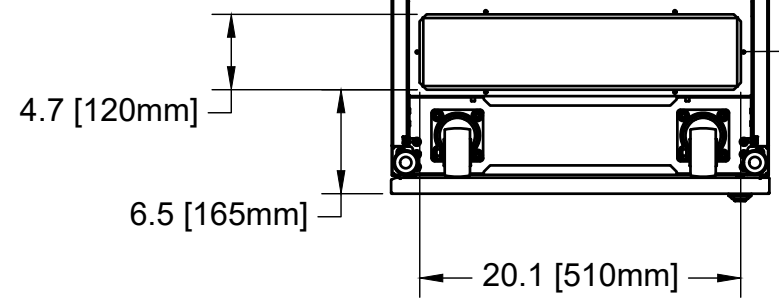

	PROJECT			M90-140	
	TITLE			M90-140 Outline Drawing	
APPROVED	SIZE	CODE	DWG NO		REV
CHECKED			M90140-OTL-208-208		0
DRAWN	JB	4/26/21	SCALE	WEIGHT	SHEET 1/3

FRONT

TOP

BOTTOM

REAR

	PROJECT			M90-140
	TITLE			M90-140 Outline Drawing
APPROVED	SIZE	CODE	DWG NO	REV
CHECKED			M90140-OTL-208-208	0
DRAWN	JB	4/26/21	SCALE	WEIGHT
			SHEET	2/3

		PROJECT			M90-140
		TITLE			M90-140 Outline Drawing
APPROVED		SIZE	CODE	DWG NO	REV
CHECKED				90140-OTL-208-208	
DRAWN	JB	4/26/21	SCALE	WEIGHT	SHEET 3/3