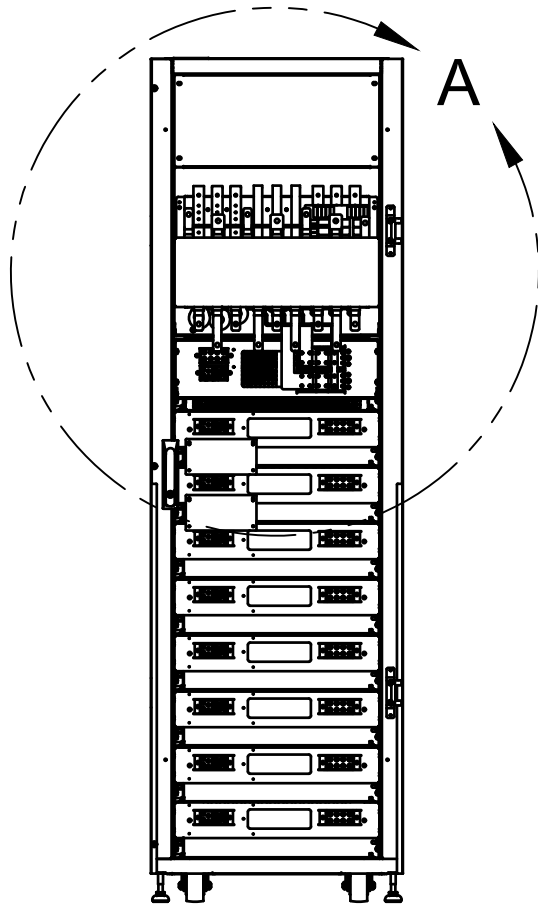

	PROJECT			M90-140	
	TITLE			M90-140 Outline Drawing	
APPROVED	SIZE	CODE	DWG NO		REV
CHECKED			M90140-OTL-208-208		0
DRAWN	JB	4/26/21	SCALE	WEIGHT	SHEET 1/3

FRONT

TOP

BOTTOM

REAR

	PROJECT			M90-140
	TITLE			M90-140 Outline Drawing
APPROVED	SIZE	CODE	DWG NO	REV
CHECKED			M90140-OTL-208-208	0
DRAWN	JB	4/26/21	SCALE	WEIGHT
			SHEET	2/3

		PROJECT			M90-140
		TITLE			M90-140 Outline Drawing
APPROVED		SIZE	CODE	DWG NO	REV
CHECKED				90140-OTL-208-208	
DRAWN	JB	4/26/21	SCALE	WEIGHT	SHEET 3/3