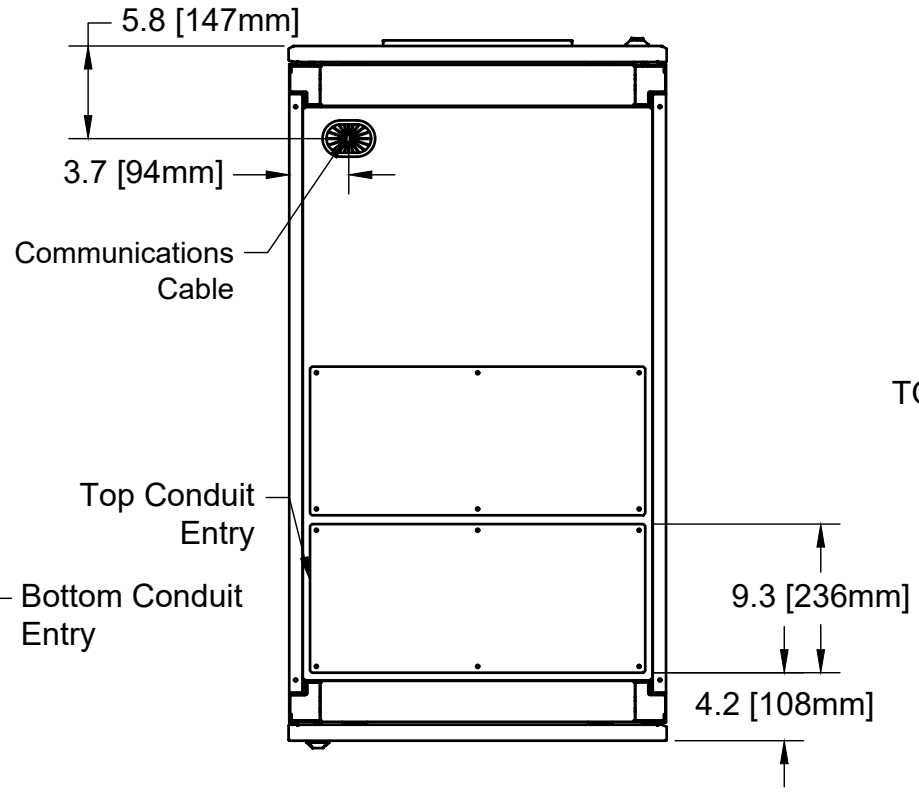

	PROJECT			M90-140	
	TITLE			M90-140 Outline Drawing	
APPROVED	SIZE	CODE	DWG NO		REV
CHECKED			M90140-OTL-208-208		0
DRAWN	JB	4/26/21	SCALE	WEIGHT	SHEET 1/3

FRONT

TOP

BOTTOM

REAR

	PROJECT			M90-140
	TITLE			M90-140 Outline Drawing
APPROVED	SIZE	CODE	DWG NO	REV
CHECKED			M90140-OTL-208-208	0
DRAWN	JB	4/26/21	SCALE	WEIGHT
			SHEET	2/3

		PROJECT			M90-140
		TITLE			M90-140 Outline Drawing
APPROVED		SIZE	CODE	DWG NO	REV
CHECKED				90140-OTL-208-208	
DRAWN	JB	4/26/21	SCALE	WEIGHT	SHEET 3/3