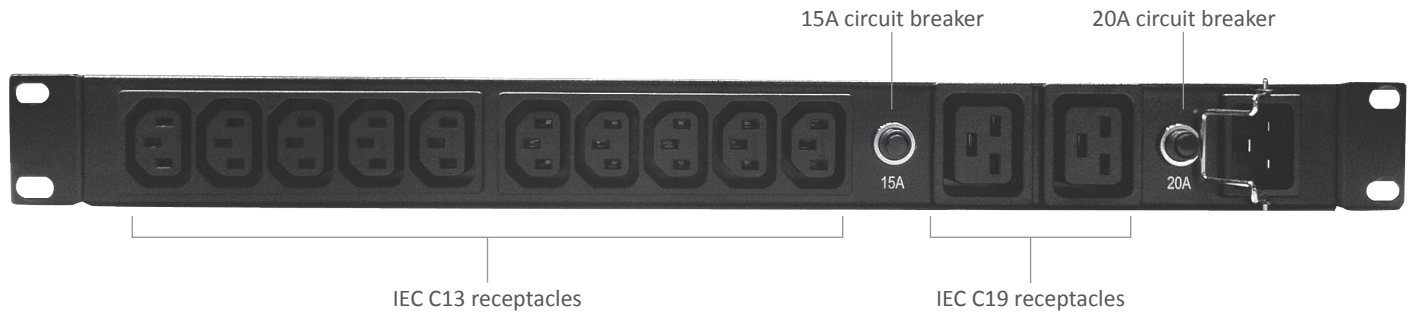

MODEL SELECTION GUIDE

MODEL NUMBER		XPDU-IEC
INPUT	Voltage	230VAC
	Maximum input current	16A
	Frequency	50/60Hz
	Input connection	IEC C20
OUTPUT	Load protection	(1) 15A + (1) 20A circuit breaker
	Maximum input current	16A
	Receptacles	(10) IEC C13 + (2) IEC C19
PHYSICAL	Dimensions (W x D x H)	432 x 96 x 45 mm (17.0 x 3.8 x 1.8 in)
	Shipping dimensions	519 x 198 x 66 mm (20.4 x 7.8 x 2.6 in)
	Weight	1.2 kg (2.6 lbs)
	Shipping weight	1.4 kg (3.1 lbs)
ENVIRONMENT	Temperature	0–40°C (32–104°F)
	Humidity	0–95% non-condensing
APPROVALS		IEC standard 60950-1
WARRANTY		2 year limited factory warranty
INCLUDED IN BOX		XPDU, standard 19" rack mounting hardware, user manual

X-TREME
Power Conversion®

Protect your business.

XPC USA / Denver, CO / sales@xpcc.com

XPC EMEA / Rotterdam, NL / emea@xpcc.com

www.xpcc.com

©2014 Xtreme Power Conversion Corporation. All Rights Reserved. XPDU.011 (Rev 2/17/14)